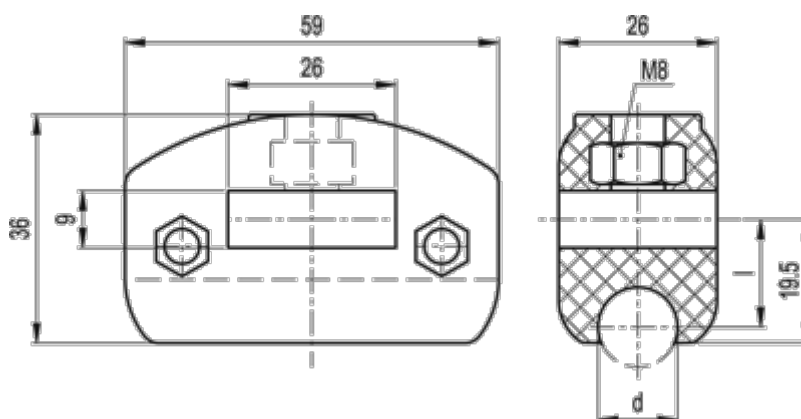

Data Sheet

Article number: 2310419787
Description: E+G Guide rail clamp
MPG-C-14

Measures

d	= 14
l	= 15
Weight (g)	= 47